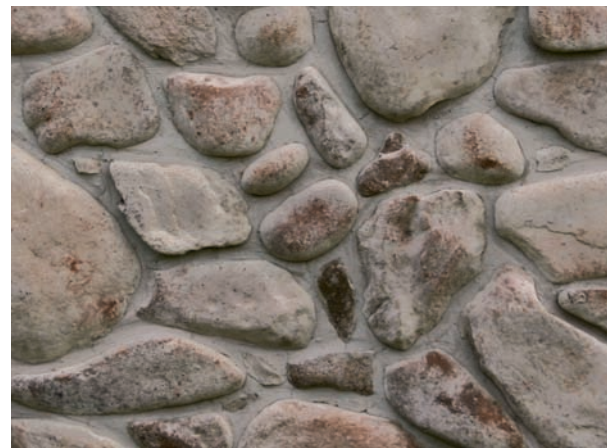

CHERRY GRAY / Castle Rock

HammerStone also has a complete line of trim and accessories to complement your stone selection. As with natural stone, color variations can occur. For additional information, please contact us.

NATURAL / Ledgerrock

SHADES OF GRAY / Castle Rock

NATURAL / Castle Rock

NATURAL / Cobblestone

SHADES OF GRAY / Cobblestone

NATURAL / River Rock

SHADES OF GRAY / River Rock